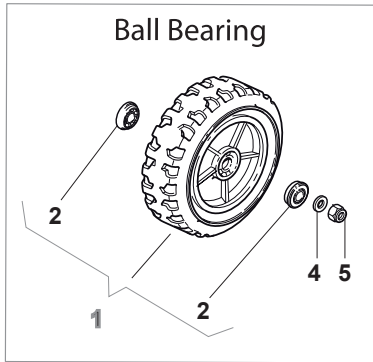

Eco Stiga Wheels - Ø 210