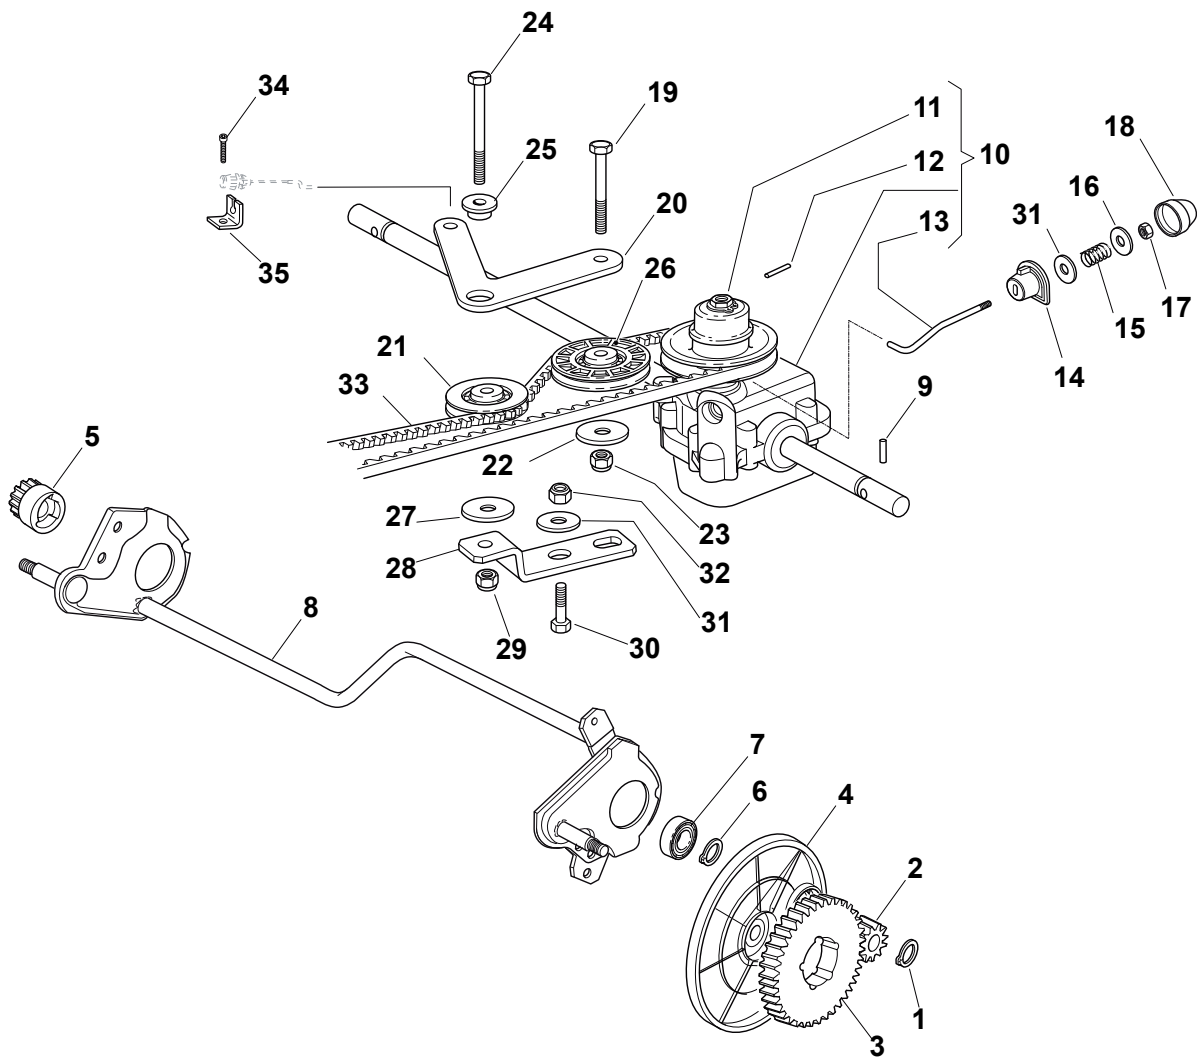

Fig.	Quantity	Part No	Description	Notes
3	1	381003472/0	Lever, Engine Brake	Black
1	1	381006670/2	Handle Tube	
2	1	381003349/0	Lever, Driving	
3	1	381003344/0	Lever, Engine Brake	Red
4	1	122430309/0	Spring	
5	1	112154330/0	Nut	
6	2	381007046/0	Handle Black Upper Part Dmxnp	
6	2	381007047/0	Handle Grey Upper Part	
7	4	112735662/1	Screw	
8	4	322041967/1	Bushing	
9	3	112154510/0	Nut	
10	2	112728721/0	Screw	
11	1	112727786/0	Screw	
12	1	181030101/0	Cable, Thread Engine Brake	
13	1	381030078/0	Cable Rear Drive	
14	1	322551639/0	Fixed Plate	
15	2	322806644/0	Protection	
16	2	112727812/0	Screw	
17	2	112523000/1	Washer	
19	1	322488301/0	Joint Sleeve Grey Right	
20	1	322488303/0	Joining Sleeve Grey Left	
21	2	122671651/0	Washer	
22	2	112819105/0	Screw	
23	2	322399804/1	Nut	
24	2	112293200/0	Nut	
25	2	112793301/0	Screw	
26	2	112155000/0	Nut	
27	2	118203854/0	Screw	

Fig.	Quantity	Part No	Description	Notes
1	2	112608600/0	Seeger	
2	1	122570120/1	Pinion Left	
3	2	122120105/1	Ring Gear	
4	2	322600268/0	Protection, Wheel	
5	1	122570110/1	Pinion Right	
6	2	112608600/0	Seeger	
7	2	119216035/0	Bearing	
8	1	381302867/0	Axle, Rear Wheels	
9	2	122753000/0	Pin	
10	1	181003097/2	Gear Box	
11	1	122601925/0	Pulley	
12	1	112645705/0	Elastic Pin	
13	1	122033286/1	Adjustment Rod	
14	1	122041957/1	Bushing	
15	1	122450063/0	Spring	
16	1	322680009/0	Washer	
17	1	112154510/0	Nut	
18	1	122110230/0	Hub Cover	
19	1	112674701/0	Screw	
20	1	322320005/0	Lever	
21	1	122601915/0	Pulley	
22	1	112523050/0	Washer	
23	1	112154510/0	Nut	
24	1	112689500/0	Screw	
25	1	122671656/0	Washer	
26	1	122601914/0	Pulley	
27	1	112523050/0	Washer	
28	1	322806627/0	Support	
29	1	112154510/0	Nut	
30	1	112791011/0	Screw	
31	2	112523040/0	Washer	
32	1	112154510/0	Nut	
33	1	135064390/0	Belt	
34	1	112729601/1	Screw	
35	1	322806619/0	Support	