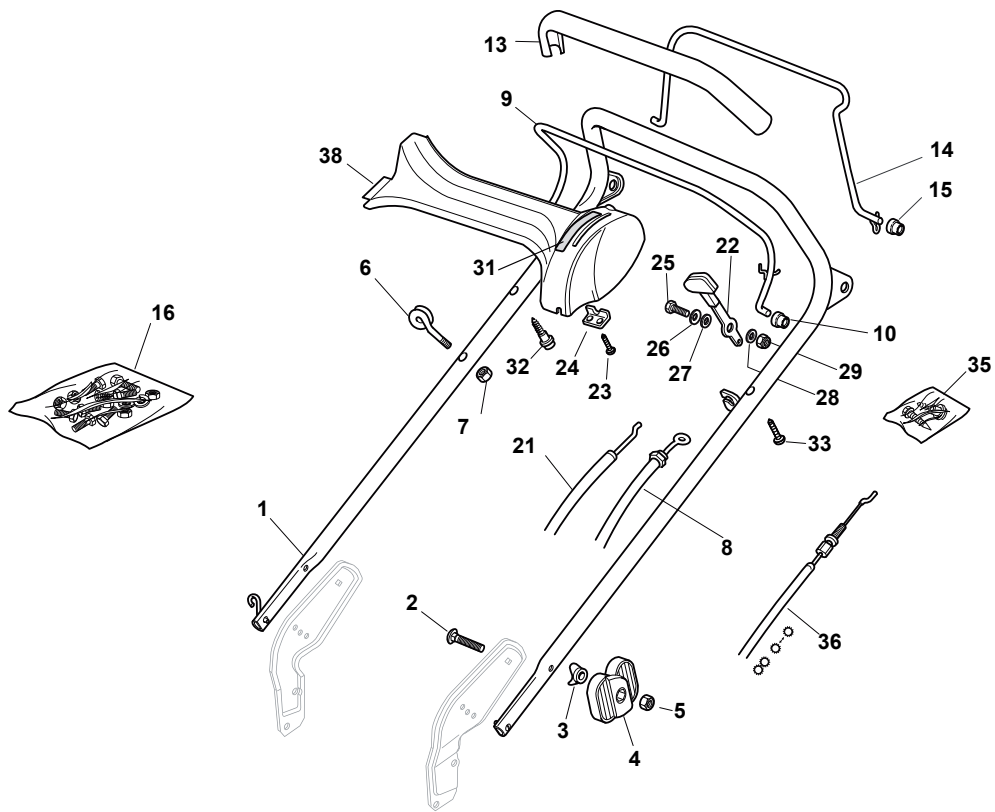

Fig.	Quantity	Part No	Description	Notes
1	1	381006861/0	Handle, Upper Part	
2	2	112819120/0	Screw	
3	2	122671651/0	Washer	
4	2	322399804/1	Nut	
5	2	112293200/0	Nut	
6	1	122430309/0	Spring	
7	1	112154330/0	Nut	
8	1	181000616/1	Cable, Thread Engine Brake	GGP Engine
8	1	181000616/1	Cable, Thread Engine Brake	Honda Engine
8	1	181000634/0	Cable, Thread Engine Brake	B&S 575/550 Series
8	1	181000757/0	Cable, Thread Engine Brake	B&S 625/675 Series
9	1	181003291/3	Lever, Engine Brake	
10	2	122041966/0	Bushing	
12	1	122291050/0	Handgrip Black	
14	1	181003288/1	Driving Lever	
15	2	322041965/1	Bushing	
16	1	381008610/1	Outfit, Screws	
35	1	381008609/0	Outfit, Screws	
36	1	381000669/0	Cable Rear Drive	(General Transmission)
36	1	381000673/0	Cable Rear Drive	(Bi. Ci. Di.)