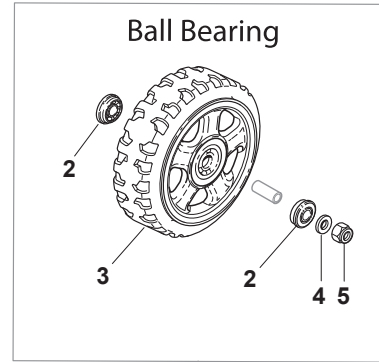

Spark Aluminium Wheels - Ø 210

Hubcap only
for Aluminium Wheels

6

7

8

9

10

11

12

13