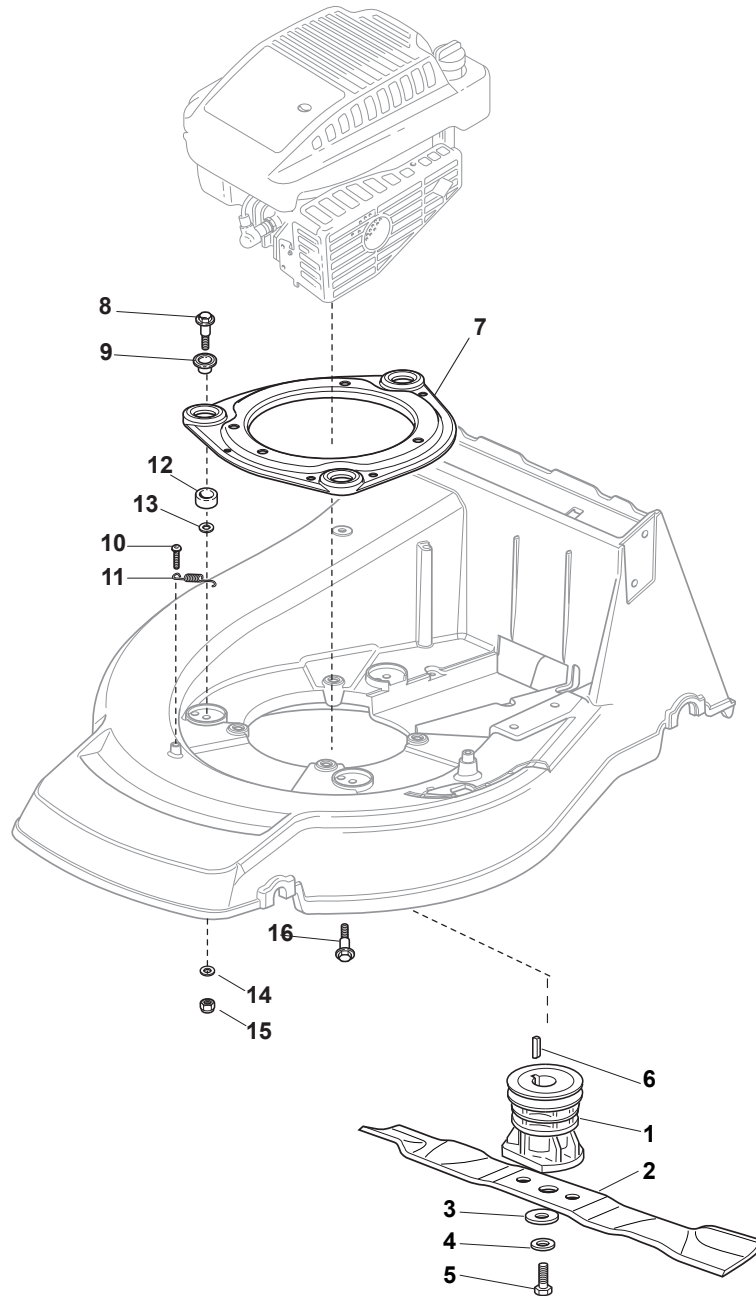

Fig.	Quantity	Part No	Description	Notes
2	1	181004366/2	Blade	
3	1	122160400/0	Elastic Disc	
4	1	112523080/0	Washer	
5	1	112735698/0	Screw	
6	1	112139100/0	Feather, Crankshaft Ø 22,2	for B&S and GGP Engines
6	1	112139150/0	Feather, Crankshaft Ø 25	for HONDA Engines
7	1	112692080/0	Screw	for B&S Engine
7	2	112691800/0	Screw	for B&S Engine
7	3	112691600/0	Screw	for GGP Engine
7	3	112691900/0	Screw	for HONDA Engine
8	3	112155000/0	Nut	
9	3	112521350/0	Washer	
1	1	122465607/3	Hub With Pulley, Crankshaft Ø 22.2	for B&S and GGP Engines
1	1	122465608/2	Hub With Pulley, Crankshaft Ø 25	for HONDA Engines

Fig.	Quantity	Part No	Description	Notes
1	1	122465638/1	Hub With Pulley, Crankshaft Ø 22.2	for B&S and GGP Engines
1	1	122465639/1	Hub With Pulley, Crankshaft Ø 25	for HONDA Engines
2	1	181004383/0	Blade, AVS	
3	1	122160400/0	Elastic Disc	
4	1	112523080/0	Washer	
5	1	112736815/0	Screw	
6	1	112139100/0	Feather, Crankshaft Ø 22,2	for B&S and GGP Engines
6	1	112139150/0	Feather, Crankshaft Ø 25	for HONDA Engines
7	1	322207223/0	Flange	
8	3	122524329/0	Pin	
9	3	322672201/0	Washer	
10	1	112729601/1	Screw	
11	1	122450445/0	Spring	
12	3	322250012/0	No Vibrations Rubber	
13	3	122671651/0	Washer	
14	3	112521350/0	Washer	
15	3	112155000/0	Nut	
16	3	112735108/1	Screw	for Honda Engine

Fig.	Quantity	Part No	Description	Notes
1	1	122465638/1	Hub With Pulley, Crankshaft Ø 22.2	
2	1	181004366/2	Blade	
3	1	122160400/0	Elastic Disc	
4	1	112523080/0	Washer	
5	1	112736815/0	Screw	
6	1	112139100/0	Feather, Crankshaft Ø 22,2	
7	3	112154210/0	Nut	
8	3	122170835/0	Spacer	
9	3	112521350/0	Washer	
10	1	322170964/0	Protection	
11	3	112692050/0	Screw	