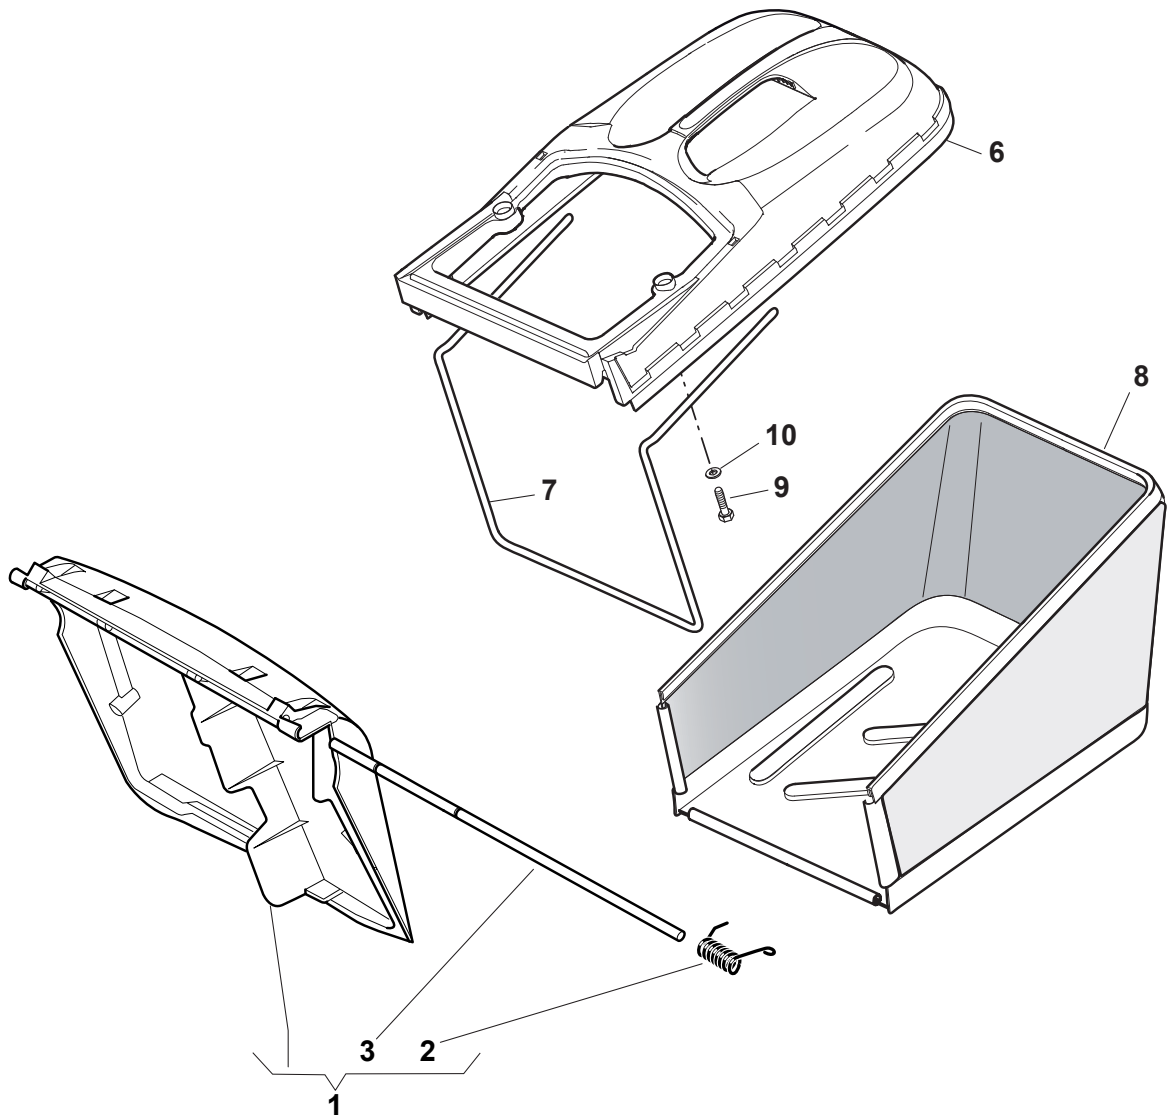

Fig.	Quantity	Part No	Description	Notes
1	1	381008050/0	Stone Guard, Black	Black
1	1	381008108/0	Stone Guard, White	White
2	1	122451000/0	Spring	
3	1	122517856/1	Pin	
6	1	122486094/0	Box, Upper Side	
7	1	122608524/0	Lower Stiffening	
8	2	112728445/0	Screw	
9	1	181002196/0	Box, Fabric	Black