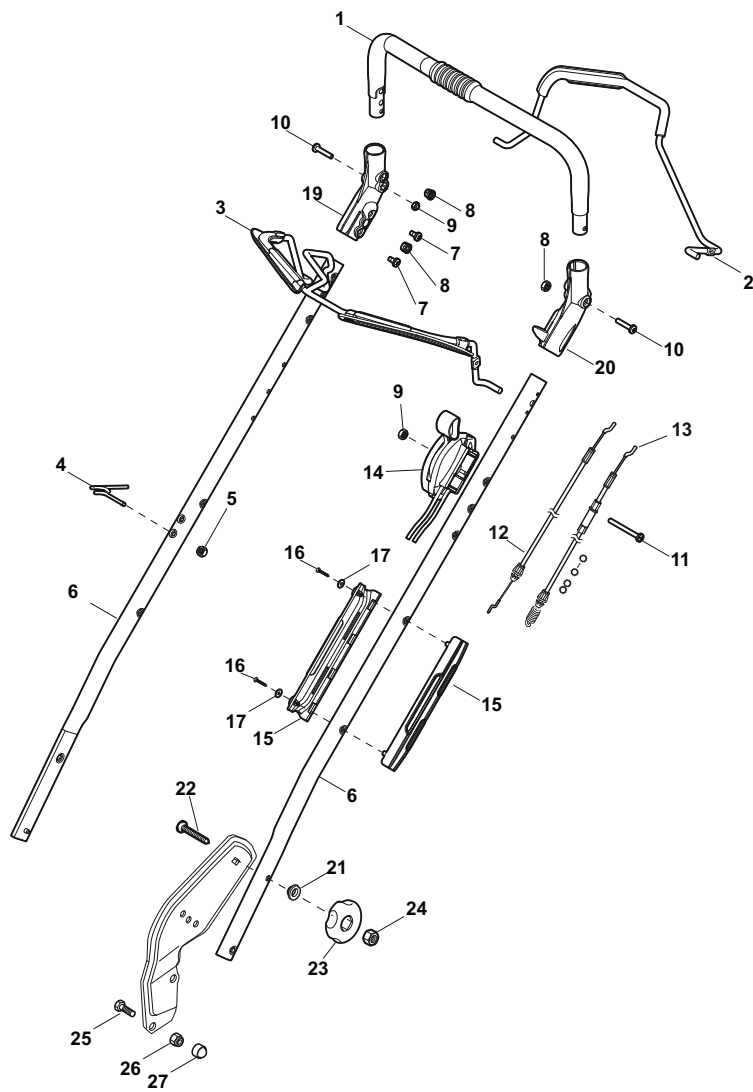

Fig.	Quantity	Part No	Description	Notes
3	1	381003472/0	Lever, Engine Brake	Black
1	1	381006670/2	Handle Tube	
2	1	381003349/0	Lever, Driving	
3	1	381003344/0	Lever, Engine Brake	Red
4	1	122430309/0	Spring	
5	1	112154330/0	Nut	
6	2	381007046/0	Handle Black Upper Part Dmxdp	
6	2	381007047/0	Handle Grey Upper Part	
7	4	112735662/1	Screw	
8	4	322041967/1	Bushing	
9	3	112154510/0	Nut	
10	2	112728721/0	Screw	
11	1	112727786/0	Screw	
12	1	181030077/0	Cable, Thread Engine Brake	
13	1	381030078/0	Cable Rear Drive	
14	1	181007145/0	Throttle Cable	B&S Engine
14	1	181007199/0	Throttle Cable	Honda / GGP Engine
15	2	322806644/0	Protection	
16	2	112727812/0	Screw	
17	2	112523000/1	Washer	
19	1	322488301/0	Joint Sleeve Grey Right	
20	1	322488303/0	Joining Sleeve Grey Left	
21	2	122671651/0	Washer	
22	2	112819105/0	Screw	
23	2	322399804/1	Nut	
24	2	112293200/0	Nut	
25	2	112793301/0	Screw	
26	2	112155000/0	Nut	
27	2	118203854/0	Screw	

Fig.	Quantity	Part No	Description	Notes
1	2	112608600/0	Seeger	
2	1	122570120/1	Pinion Left	
3	2	122120105/1	Ring Gear	
4	2	322600268/0	Protection, Wheel	
5	1	122570110/1	Pinion Right	
6	2	112608600/0	Seeger	
7	2	119216035/0	Bearing	
8	1	381302867/0	Axle, Rear Wheels	
9	2	122753000/0	Pin	
10	1	181003097/2	Gear Box	
11	1	122601925/0	Pulley	
12	1	112645705/0	Elastic Pin	
13	1	122033286/1	Adjustment Rod	
14	1	122041957/1	Bushing	
15	1	122450063/0	Spring	
16	1	322680009/0	Washer	
17	1	112154510/0	Nut	
18	1	122110230/0	Hub Cover	
19	1	112674701/0	Screw	
20	1	322320005/0	Lever	
21	1	122601915/0	Pulley	
22	1	112523050/0	Washer	
23	1	112154510/0	Nut	
24	1	112689500/0	Screw	
25	1	122671656/0	Washer	
26	1	122601914/0	Pulley	
27	1	112523050/0	Washer	
28	1	322806627/0	Support	
29	1	112154510/0	Nut	
30	1	112791011/0	Screw	
31	2	112523040/0	Washer	
32	1	112154510/0	Nut	
33	1	135064390/0	Belt	
34	1	112729601/1	Screw	
35	1	322806619/0	Support	