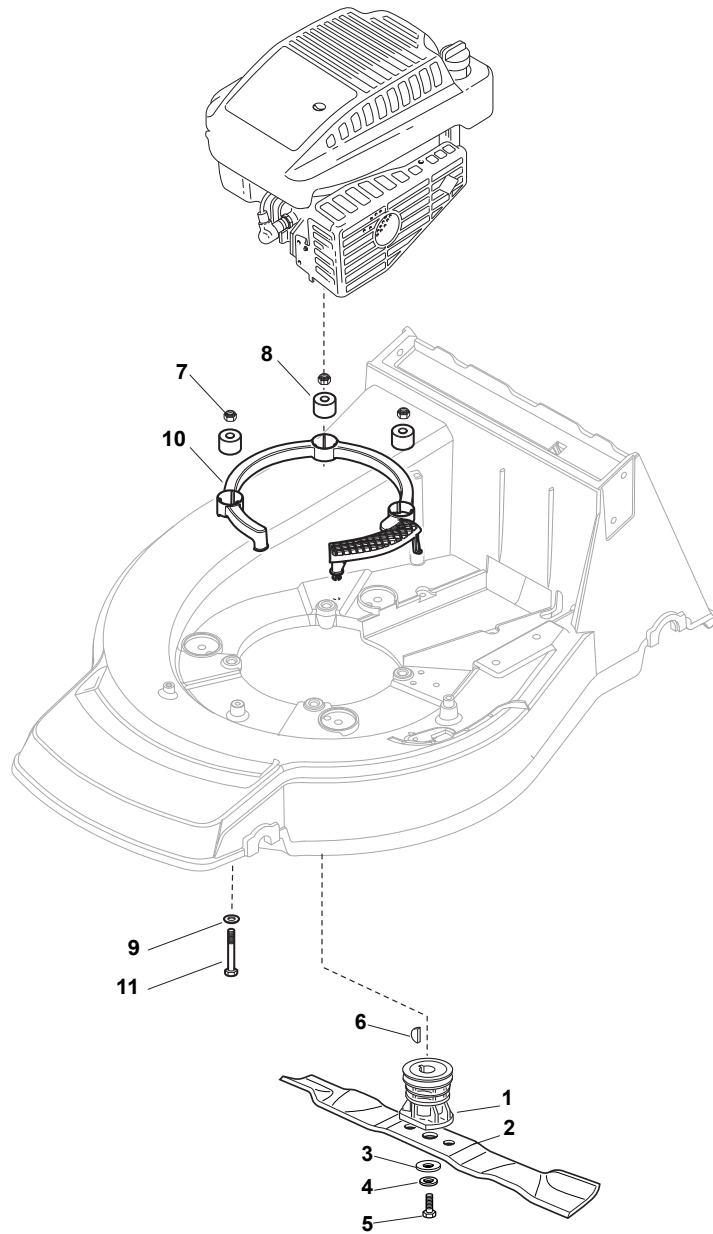

Fig.	Quantity	Part No	Description	Notes
2	1	181004366/2	Blade	
3	1	122160400/0	Elastic Disc	
4	1	112523080/0	Washer	
5	1	112735698/0	Screw	
6	1	112139100/0	Feather, Crankshaft Ø 22,2	for B&S and GGP Engines
6	1	112139150/0	Feather, Crankshaft Ø 25	for HONDA Engines
7	1	112692080/0	Screw	for B&S Engine
7	2	112691800/0	Screw	for B&S Engine
7	3	112691600/0	Screw	for GGP Engine
7	3	112691900/0	Screw	for HONDA Engine
8	3	112155000/0	Nut	
9	3	112521350/0	Washer	
1	1	122465607/3	Hub With Pulley, Crankshaft Ø 22.2	for B&S and GGP Engines
1	1	122465608/2	Hub With Pulley, Crankshaft Ø 25	for HONDA Engines

Fig.	Quantity	Part No	Description	Notes
1	1	122465638/1	Hub With Pulley, Crankshaft Ø 22.2	for B&S and GGP Engines
1	1	122465639/1	Hub With Pulley, Crankshaft Ø 25	for HONDA Engines
2	1	181004383/0	Blade, AVS	
3	1	122160400/0	Elastic Disc	
4	1	112523080/0	Washer	
5	1	112736815/0	Screw	
6	1	112139100/0	Feather, Crankshaft Ø 22,2	for B&S and GGP Engines
6	1	112139150/0	Feather, Crankshaft Ø 25	for HONDA Engines
7	1	322207223/0	Flange	
8	3	122524329/0	Pin	
9	3	322672201/0	Washer	
10	1	112729601/1	Screw	
11	1	122450445/0	Spring	
12	3	322250012/0	No Vibrations Rubber	
13	3	122671651/0	Washer	
14	3	112521350/0	Washer	
15	3	112155000/0	Nut	
16	3	112735108/1	Screw	for Honda Engine

Fig.	Quantity	Part No	Description	Notes
1	1	122465638/1	Hub With Pulley, Crankshaft Ø 22.2	
2	1	181004366/2	Blade	
3	1	122160400/0	Elastic Disc	
4	1	112523080/0	Washer	
5	1	112736815/0	Screw	
6	1	112139100/0	Feather, Crankshaft Ø 22,2	
7	3	112154210/0	Nut	
8	3	122170835/0	Spacer	
9	3	112521350/0	Washer	
10	1	322170964/0	Protection	
11	3	112692050/0	Screw	