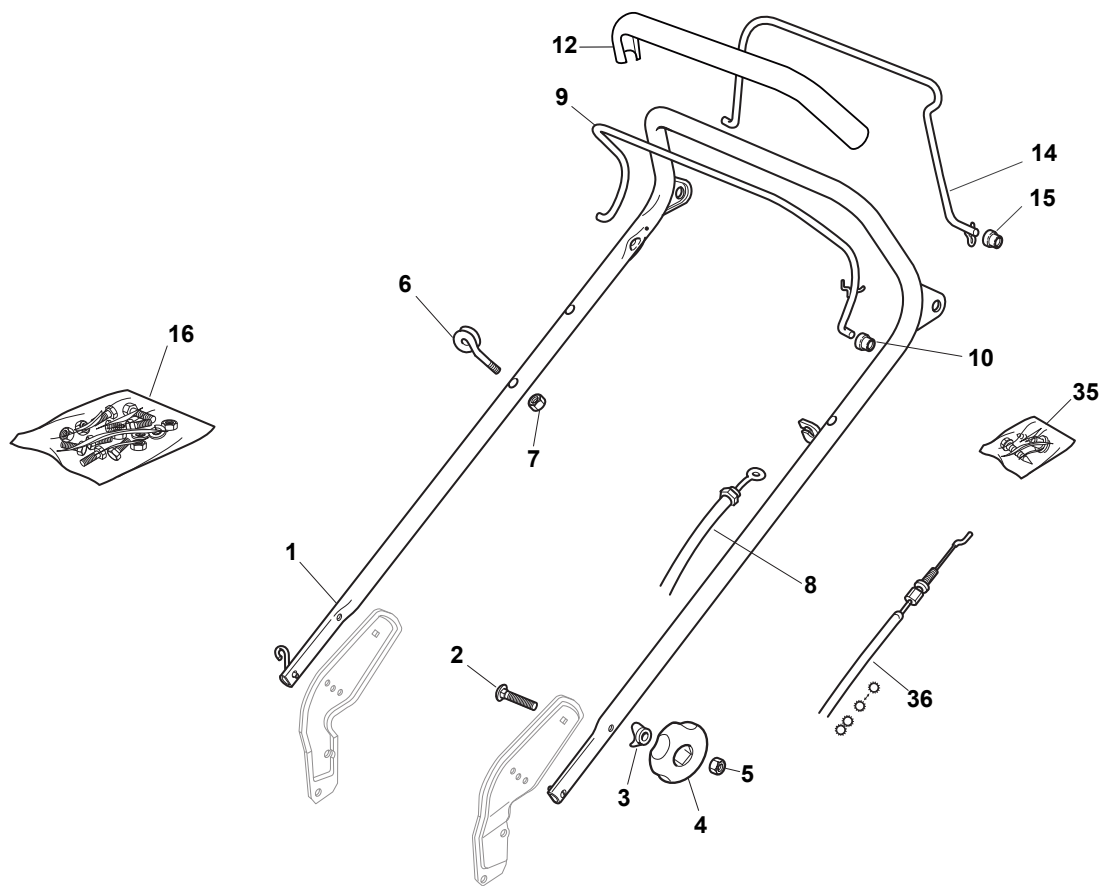

Fig.	Quantity	Part No	Description	Notes
26	1	322108205/1	Conveyor	
1	1	381004743/0	Grey Deck	
2	4	112735420/0	Screw	
3	1	122226050/0	Black Front Cover	
5	2	112728522/0	Screw	
6	1	322060221/0	Belt Protection	
7	1	112731350/0	Screw	
8	2	112523040/0	Washer	
9	1	122034000/0	Washing Connection	
10	1	119035000/0	Or Ring	
11	3	112728520/0	Screw	
12	1	122060146/0	Deck, Adjustment	
13	1	122546070/0	Plate	
14	1	322601003/0	Protection	
15	2	112155000/0	Nut	
17	1	322778397/1	Left Bracket	
20	1	322778396/1	Right Bracket	
21	1	322601002/1	Protection, Right	
22	2	112155000/0	Nut	
23	2	112793301/0	Screw	
24	1	122595352/0	Inspection Door	
25	1	112731350/0	Screw	
27	1	112789000/0	Screw	
28	1	112523020/0	Washer	
29	1	112154330/0	Nut	
30	4	112731350/0	Screw	
31	2	322545147/0	Plate	
33	2	322038407/0	Brass	
34	4	112731350/0	Screw	
35	2	322545156/0	Plate	
36	2	122038400/1	Brass	
51	1	381302865/0	Axle, Front Wheels	
58	1	381002039/1	Rod, Height Adjustment	
59	1	112000930/0	Benzing Ring	
60	1	112000930/0	Benzing Ring	
61	1	122446187/0	Spring	
62	1	112436051/0	Plate	
63	1	122446176/1	Spring	
64	1	122517880/1	Pin	
65	1	322672152/0	Antifriction Washer	
66	1	322322829/1	Lever, Height Adjustment	
67	1	122602000/0	Lever Control Button	
68	1	322672151/0	Antifriction Washer	
69	1	322785115/0	Support, Height Adjustment	
70	1	112155000/0	Nut	
71	1	112729600/0	Screw	
72	2	112793102/0	Screw	
73	2	112293201/0	Nut	
74	1	112154510/0	Nut	
75	1	122519746/0	Pin	
171	1	322140224/1	Cap	