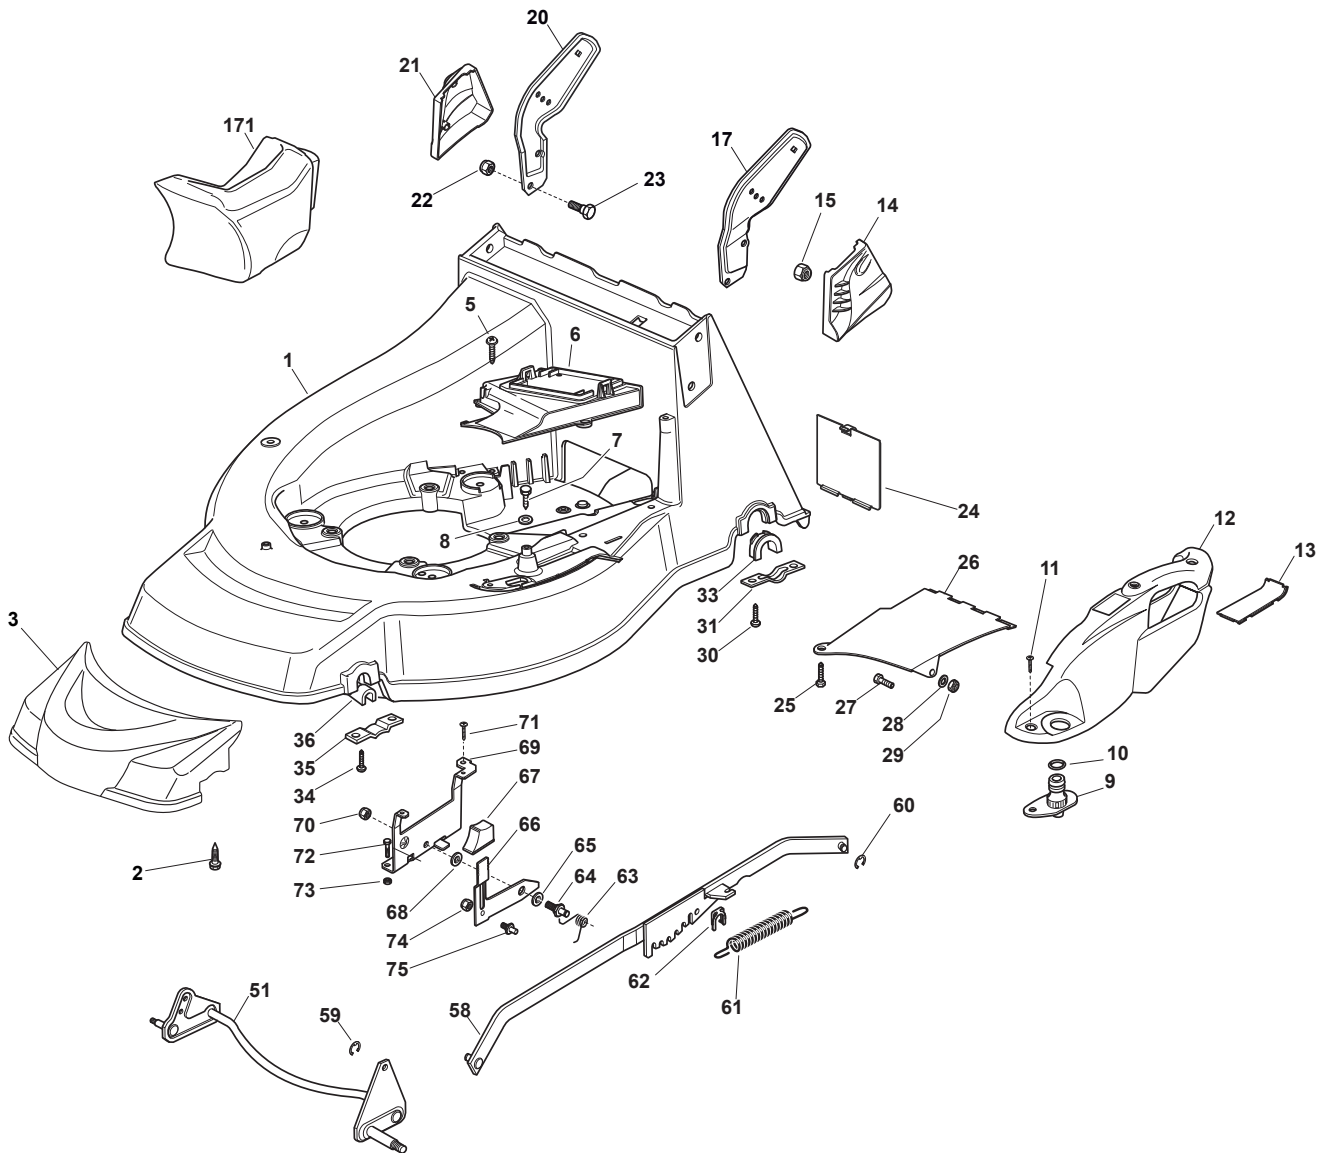

THIS INFORMATION IS NOT INTENDED FOR SALE OR RESALE, AND THIS NOTICE MUST REMAIN ON ALL COPIES.

Fig.	Quantity	Part No	Description	Notes
26	1	322108205/1	Conveyor	
1	1	381004743/0	Grey Deck	
2	4	112735420/0	Screw	
3	1	322226112/1	Mask, Grey	
5	2	112728522/0	Screw	
6	1	322060221/0	Belt Protection	
7	1	112731350/0	Screw	
8	2	112523040/0	Washer	
9	1	122034000/0	Washing Connection	
10	1	119035000/0	Or Ring	
11	3	112728520/0	Screw	
12	1	122060146/0	Deck, Adjustment	
13	1	122546070/0	Plate	
14	1	322601003/0	Protection	
15	2	112155000/0	Nut	
17	1	322778397/1	Left Bracket	
20	1	322778396/1	Right Bracket	
21	1	322601002/1	Protection, Right	
22	2	112155000/0	Nut	
23	2	112793301/0	Screw	
24	1	122595352/0	Inspection Door	
25	1	112731350/0	Screw	
27	1	112789000/0	Screw	
28	1	112523020/0	Washer	
29	1	112154330/0	Nut	
30	4	112731350/0	Screw	
31	2	322545147/0	Plate	
33	2	322038407/0	Brass	
34	4	112731350/0	Screw	
35	2	322545156/0	Plate	
36	2	122038400/1	Brass	
51	1	381302865/0	Axle, Front Wheels	
58	1	381002039/1	Rod, Height Adjustment	
59	1	112000930/0	Benzing Ring	
60	1	112000930/0	Benzing Ring	
61	1	122446187/0	Spring	
62	1	112436051/0	Plate	
63	1	122446176/1	Spring	
64	1	122517880/1	Pin	
65	1	322672152/0	Antifriction Washer	
66	1	322322829/1	Lever, Height Adjustment	
67	1	122602000/0	Lever Control Button	
68	1	322672151/0	Antifriction Washer	
69	1	322785115/0	Support, Height Adjustment	
70	1	112155000/0	Nut	
71	1	112729600/0	Screw	
72	2	112793102/0	Screw	
73	2	112293201/0	Nut	
74	1	112154510/0	Nut	
75	1	122519746/0	Pin	
171	1	322140224/1	Cap	