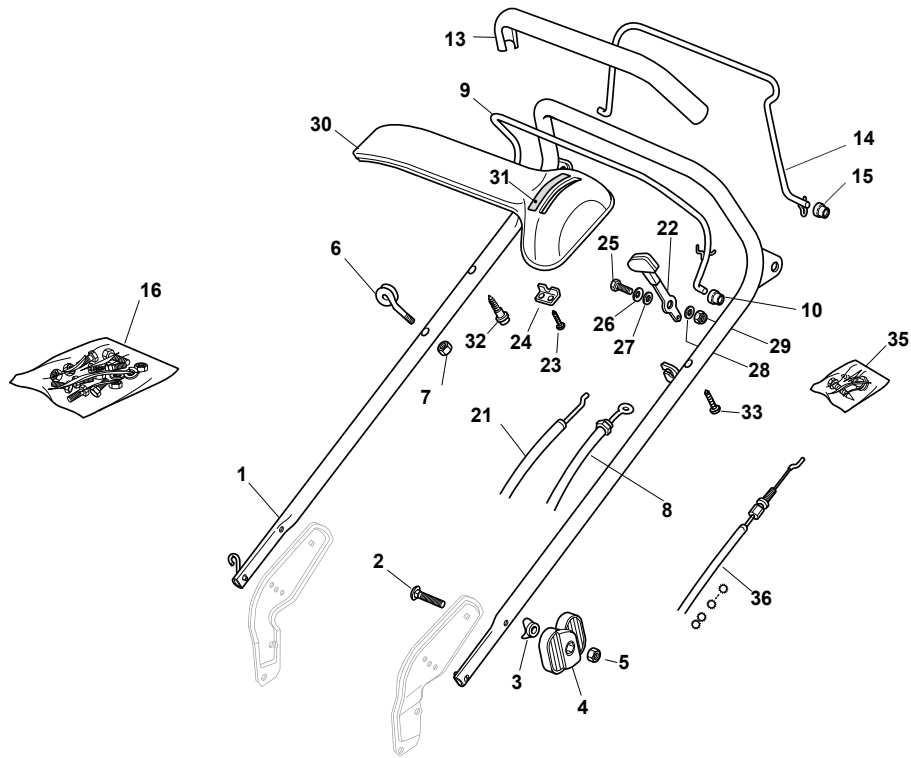

Fig.	Quantity	Part No	Description	Notes
1	1	381006861/0	Handle, Upper Part	
2	2	112819120/0	Screw	
3	2	122671651/0	Washer	
4	2	322399804/1	Nut	
5	2	112293200/0	Nut	
6	1	122430309/0	Spring	
7	1	112154330/0	Nut	
8	1	181000616/1	Cable, Thread Engine Brake	GGP Engine
8	1	181000616/1	Cable, Thread Engine Brake	Honda Engine
8	1	181000634/0	Cable, Thread Engine Brake	B&S 575/550 Series
8	1	181000757/0	Cable, Thread Engine Brake	B&S 625/675 Series
8	1	181030006/0	Cable, Thread Engine Brake	B&S 700/750 Series
9	1	181003291/3	Lever, Engine Brake	
10	2	122041966/0	Bushing	
13	1	122291050/0	Handgrip Black	
14	1	181003288/1	Driving Lever	
15	2	322041965/1	Bushing	
16	1	381008610/1	Outfit, Screws	
21	1	481007160/0	Throttle Cable	
22	1	381007221/0	Dashboard Throttle Lever	SV40-RV 40-V35 Engine / B&S 450-500 Series
22	1	381007280/2	Dashboard Throttle Lever	Honda Engine / B&S 625-675-700 Series / GGP 140-160-196cc
23	2	112735105/0	Screw	
24	1	322981467/0	Plate	
25	1	112791500/0	Screw	
26	1	112530060/0	Spring Washer	
27	1	112523040/0	Washer	
28	1	112523040/0	Washer	
29	1	112154510/0	Nut	
31	1	114356743/1	Label	Honda / GGP Engine
31	1	114356744/1	Label	B&S 675 Series
31	1	114356905/0	Label	B&S 575/550 Series
31	1	114357646/1	Label	Honda Engine
32	1	122943006/0	Screw	
33	1	112728460/0	Screw	
35	1	381008609/0	Outfit, Screws	
36	1	381000669/0	Cable Rear Drive	(Bi. Ci. Di.)
36	1	381000673/0	Cable Rear Drive	(General Transmission)
38	1	422120172/0	Black Dashboard	
38	1	422120173/0	Red Dashboard	
38	1	422120174/0	Yellow Dashboard	