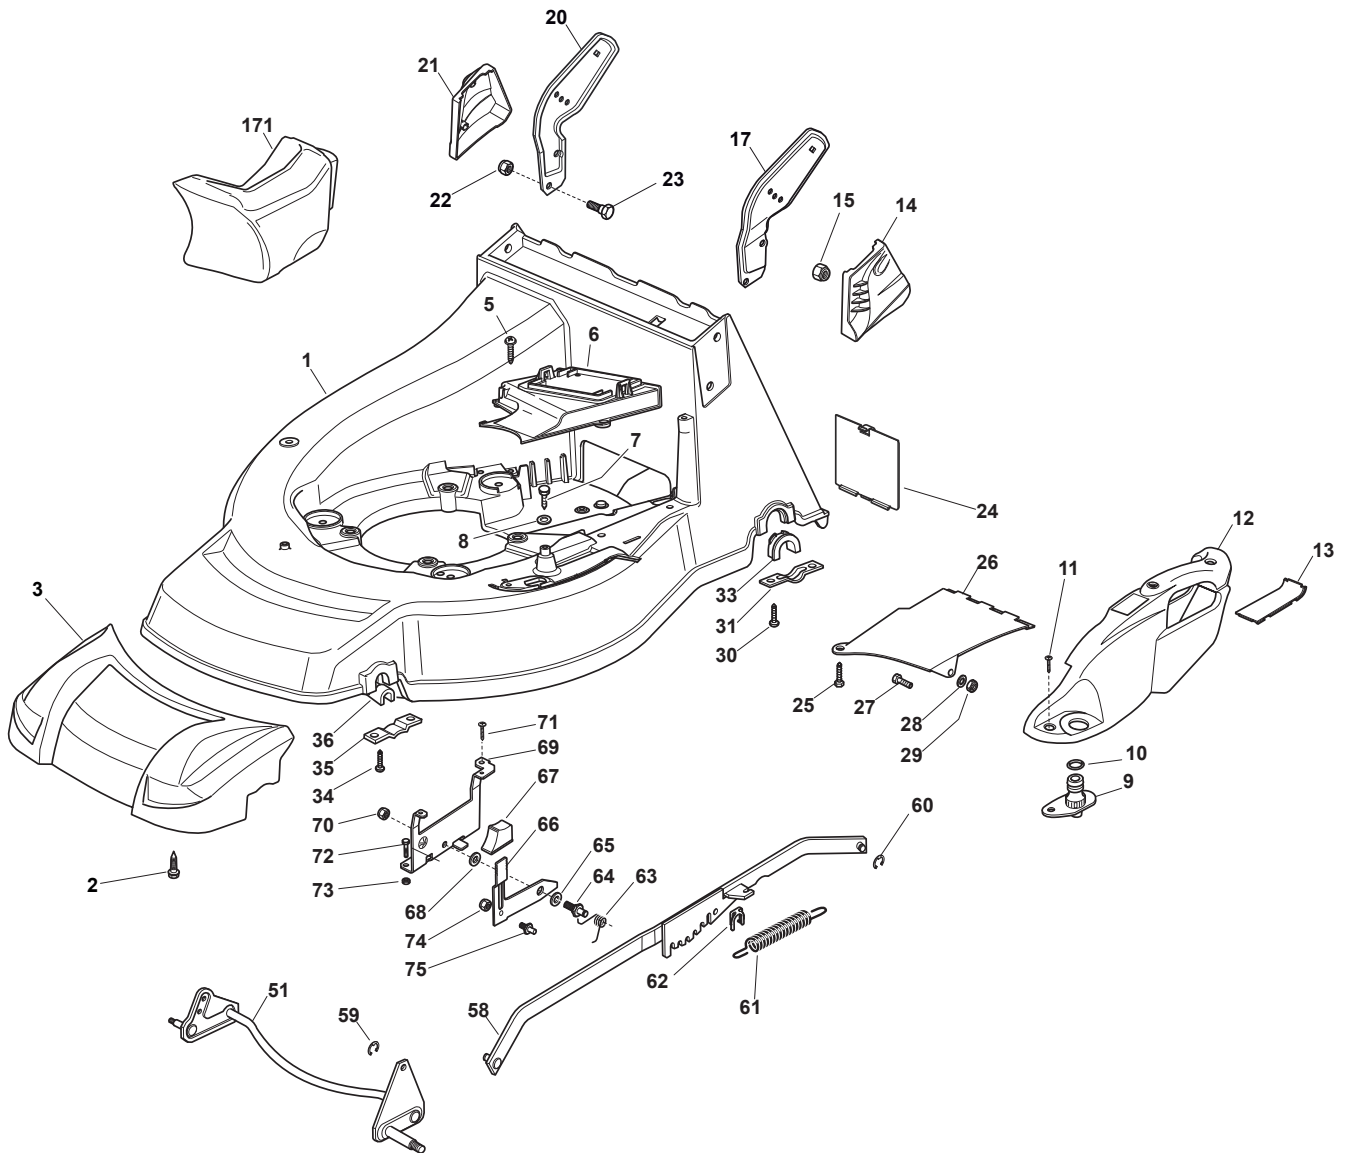

THIS INFORMATION IS NOT INTENDED FOR SALE OR RESALE, AND THIS NOTICE MUST REMAIN ON ALL COPIES.

Fig.	Quantity	Part No	Description	Notes
26	1	322108205/1	Conveyor	
1	1	381004743/0	Grey Deck	
2	4	112735420/0	Screw	
3	1	322226112/1	Mask, Grey	
5	2	112728522/0	Screw	
6	1	322060221/0	Belt Protection	
7	1	112731350/0	Screw	
8	2	112523040/0	Washer	
9	1	122034000/0	Washing Connection	
10	1	119035000/0	Or Ring	
11	3	112728520/0	Screw	
12	1	122060146/0	Deck, Adjustment	
13	1	122546070/0	Plate	
14	1	322601003/0	Protection	
15	2	112155000/0	Nut	
17	1	322778397/1	Left Bracket	
20	1	322778396/1	Right Bracket	
21	1	322601002/1	Protection, Right	
22	2	112155000/0	Nut	
23	2	112793301/0	Screw	
24	1	122595352/0	Inspection Door	
25	1	112731350/0	Screw	
27	1	112789000/0	Screw	
28	1	112523020/0	Washer	
29	1	112154330/0	Nut	
30	4	112731350/0	Screw	
31	2	322545147/0	Plate	
33	2	322038407/0	Brass	
34	4	112731350/0	Screw	
35	2	322545156/0	Plate	
36	2	122038400/1	Brass	
51	1	381302865/0	Axle, Front Wheels	
58	1	381002039/1	Rod, Height Adjustment	
59	1	112000930/0	Benzing Ring	
60	1	112000930/0	Benzing Ring	
61	1	122446187/0	Spring	
62	1	112436051/0	Plate	
63	1	122446176/1	Spring	
64	1	122517880/1	Pin	
65	1	322672152/0	Antifriction Washer	
66	1	322322829/1	Lever, Height Adjustment	
67	1	122602000/0	Lever Control Button	
68	1	322672151/0	Antifriction Washer	
69	1	322785115/0	Support, Height Adjustment	
70	1	112155000/0	Nut	
71	1	112729600/0	Screw	
72	2	112793102/0	Screw	
73	2	112293201/0	Nut	
74	1	112154510/0	Nut	
75	1	122519746/0	Pin	
171	1	322140224/1	Cap	