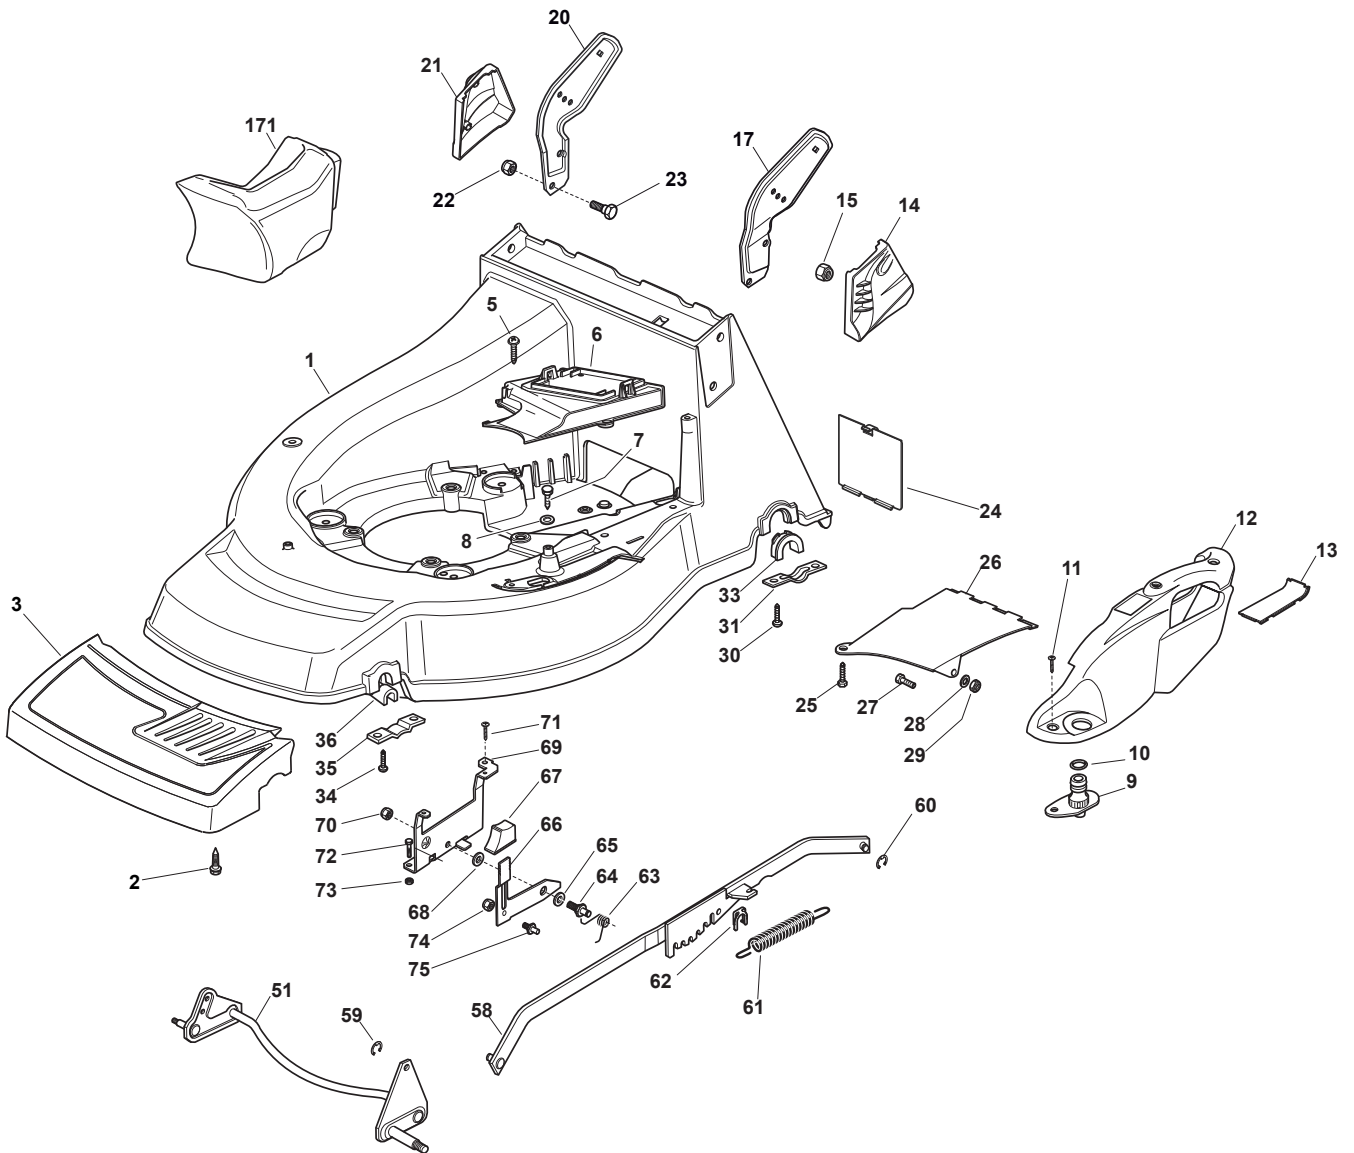

Fig.	Quantity	Part No	Description	Notes
26	1	322108205/1	Conveyor	
1	1	381004743/0	Grey Deck	
2	4	112735420/0	Screw	
3	1	322226124/0	Mask, Black	
5	2	112728522/0	Screw	
6	1	322060221/0	Belt Protection	
7	1	112731350/0	Screw	
8	2	112523040/0	Washer	
9	1	122034000/0	Washing Connection	
10	1	119035000/0	Or Ring	
11	3	112728520/0	Screw	
12	1	122060146/0	Deck, Adjustment	
13	1	122546070/0	Plate	
14	1	322601003/0	Protection	
15	2	112155000/0	Nut	
17	1	322778397/1	Left Bracket	
20	1	322778396/1	Right Bracket	
21	1	322601002/1	Protection, Right	
22	2	112155000/0	Nut	
23	2	112793301/0	Screw	
24	1	122595352/0	Inspection Door	
25	1	112731350/0	Screw	
27	1	112789000/0	Screw	
28	1	112523020/0	Washer	
29	1	112154330/0	Nut	
30	4	112731350/0	Screw	
31	2	322545147/0	Plate	
33	2	322038407/0	Brass	
34	4	112731350/0	Screw	
35	2	322545156/0	Plate	
36	2	122038400/1	Brass	
51	1	381302865/0	Axle, Front Wheels	
58	1	381002039/1	Rod, Height Adjustment	
59	1	112000930/0	Benzing Ring	
60	1	112000930/0	Benzing Ring	
61	1	122446187/0	Spring	
62	1	112436051/0	Plate	
63	1	122446176/1	Spring	
64	1	122517880/1	Pin	
65	1	322672152/0	Antifriction Washer	
66	1	322322829/1	Lever, Height Adjustment	
67	1	122602000/0	Lever Control Button	
68	1	322672151/0	Antifriction Washer	
69	1	322785115/0	Support, Height Adjustment	
70	1	112155000/0	Nut	
71	1	112731350/0	Screw	
72	2	112793102/0	Screw	
73	2	112293201/0	Nut	
74	1	112154510/0	Nut	
75	1	122519746/0	Pin	
171	1	322140224/1	Cap	