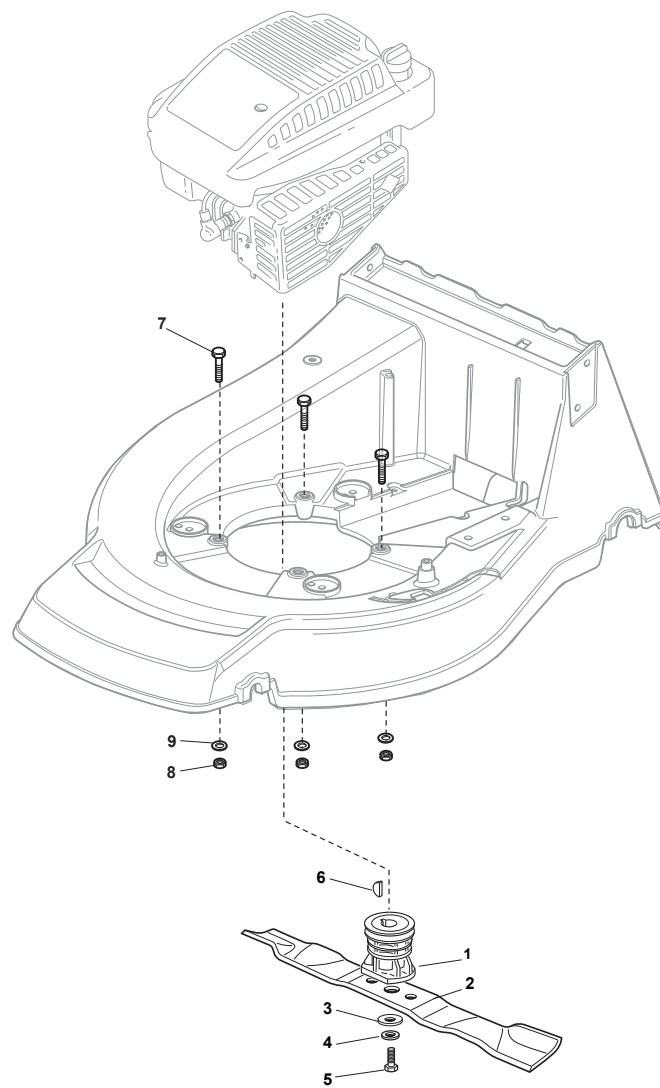

11

12

13

Fig.	Quantity	Part No	Description	Notes
1	4	381007490/0	Wheel	
2	8	119216035/0	Bearing	
3	4	381007487/0	Wheel	
4	8	112521350/0	Washer	
5	8	112155000/0	Nut	
6	4	322110653/0	Hub Cap	
7	4	322110314/0	Hub Cap Grey	
8	4	322110643/0	Hub Cap Grey	
9	4	322110382/0	Hub Cap Grey	
10	4	322110416/0	Hub Cap Grey	
11	4	322110492/0	Hub Cap Grey	
11	4	322110563/0	Hub Cap Yellow	
12	4	322110494/0	Hub Cap Grey	
13	4	322110496/0	Hub Cap Grey	

Fig.	Quantity	Part No	Description	Notes
2	1	181004366/2	Blade	
3	1	122160400/0	Elastic Disc	
4	1	112523080/0	Washer	
5	1	112735698/0	Screw	
6	1	112139100/0	Feather, Crankshaft Ø 22,2	for B&S and GGP Engines
6	1	112139150/0	Feather, Crankshaft Ø 25	for HONDA Engines
7	1	112692080/0	Screw	for B&S Engine
7	2	112691800/0	Screw	for B&S Engine
7	3	112691600/0	Screw	for GGP Engine
7	3	112691900/0	Screw	for HONDA Engine
8	3	112155000/0	Nut	
9	3	112521350/0	Washer	
1	1	122465607/3	Hub With Pulley, Crankshaft Ø 22.2	for B&S and GGP Engines
1	1	122465608/2	Hub With Pulley, Crankshaft Ø 25	for HONDA Engines