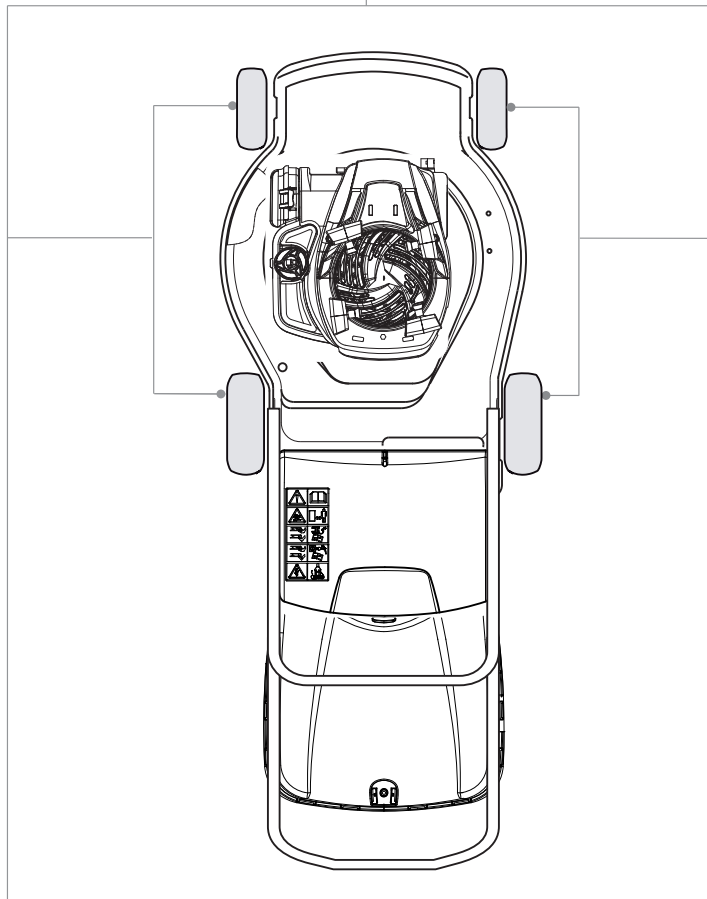

Spark Aluminium Wheels - Ø 210

Hubcap only
for Aluminium Wheels

6

7

8

9

10

11

12

13