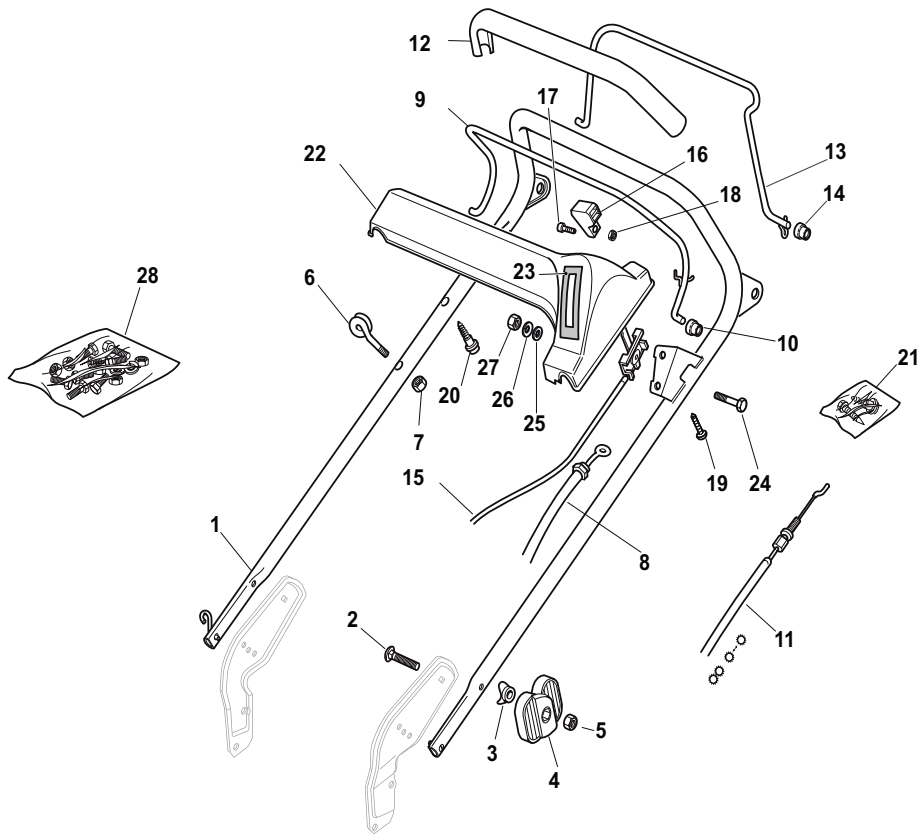

Fig.	Quantity	Part No	Description	Notes
1	1	381006861/0	Handle, Upper Part	
2	2	112819120/0	Screw	
3	2	122671651/0	Washer	
4	2	322399804/1	Nut	
5	2	112293200/0	Nut	
6	1	122430309/0	Spring	
7	1	112154330/0	Nut	
8	1	181000616/1	Cable, Thread Engine Brake	GGP Engine
8	1	181000616/1	Cable, Thread Engine Brake	Honda Engine
8	1	181000634/0	Cable, Thread Engine Brake	B&S 575/550 Series
8	1	181000757/0	Cable, Thread Engine Brake	B&S 625/675 Series
8	1	181030006/0	Cable, Thread Engine Brake	B&S 700/750 Series
9	1	181003291/3	Lever, Engine Brake	
10	2	122041966/0	Bushing	
13	1	122291050/0	Handgrip Black	
14	1	181003288/1	Driving Lever	
15	2	322041965/1	Bushing	
16	1	381008610/1	Outfit, Screws	
21	1	481007160/0	Throttle Cable	
22	1	381007221/0	Dashboard Throttle Lever	SV40-RV 40-V35 Engine / B&S 450-500 Series
22	1	381007280/2	Dashboard Throttle Lever	Honda Engine / B&S 625-675-700 Series / GGP 140-160-196cc
23	2	112735105/0	Screw	
24	1	322981467/0	Plate	
25	1	112791500/0	Screw	
26	1	112530060/0	Spring Washer	
27	1	112523040/0	Washer	
28	1	112523040/0	Washer	
29	1	112154510/0	Nut	
30	1	422120152/0	Yellow Dashboard	
30	1	422120154/0	Red Dashboard	
30	1	422120158/0	Black Dashboard	
31	1	114356743/1	Label	Honda /GGP Engine
31	1	114356744/1	Label	B&S 675 Series
31	1	114356905/0	Label	B&S 575/550 Series
31	1	114357646/1	Label	Honda Engine
32	1	122943006/0	Screw	
33	1	112728460/0	Screw	
35	1	381008609/0	Outfit, Screws	
36	1	381000669/0	Cable Rear Drive	(Bi. Ci. Di.)
36	1	381000673/0	Cable Rear Drive	(General Transmission)