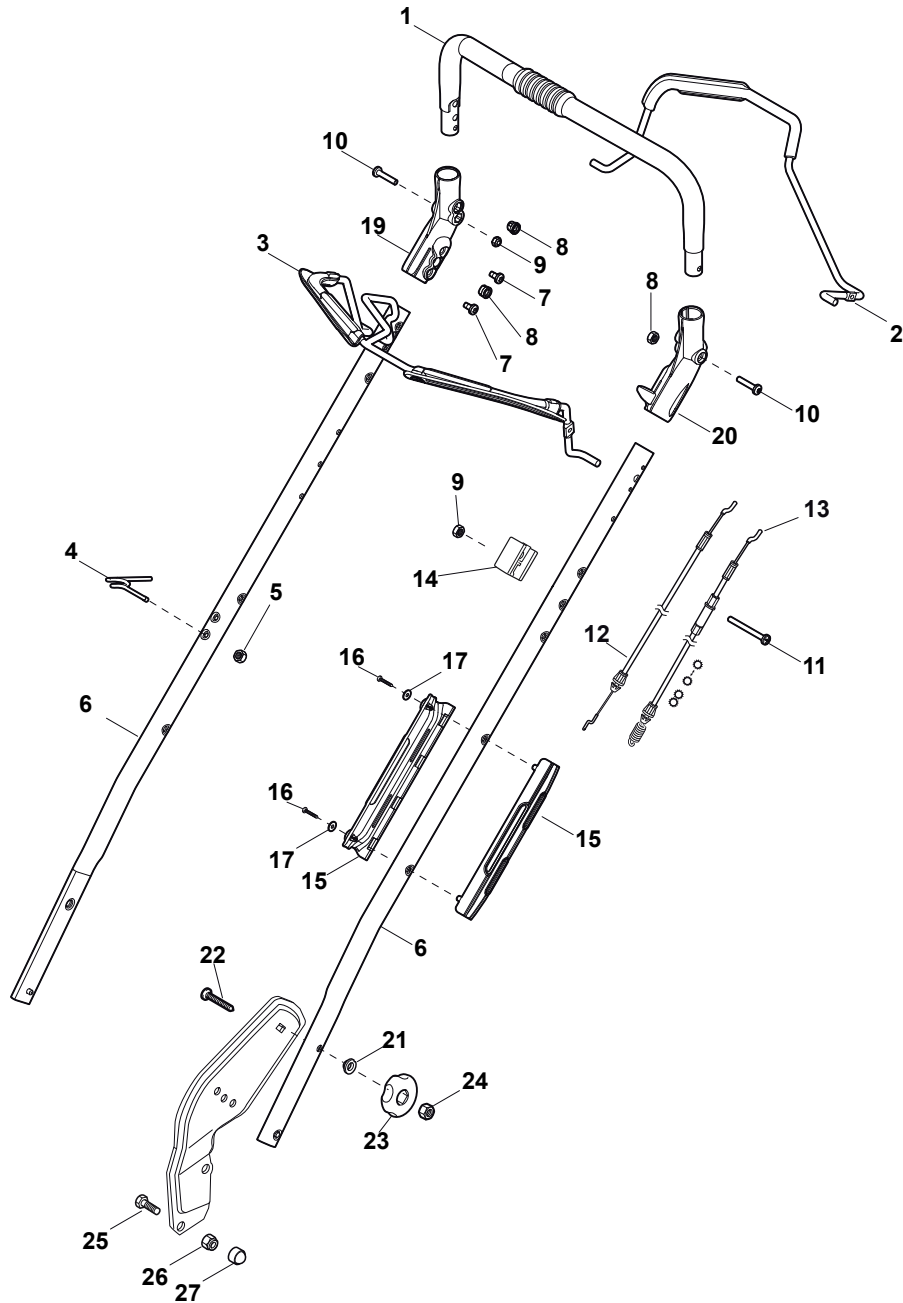

Fig.	Quantity	Part No	Description	Notes
3	1	381003472/0	Lever, Engine Brake	Black
1	1	381006670/2	Handle Tube	
2	1	381003349/0	Lever, Driving	
3	1	381003344/0	Lever, Engine Brake	Red
4	1	122430309/0	Spring	
5	1	112154330/0	Nut	
6	2	381007046/0	Handle Black Upper Part Dmxdp	
6	2	381007047/0	Handle Grey Upper Part	
7	4	112735662/1	Screw	
8	4	322041967/1	Bushing	
9	3	112154510/0	Nut	
10	2	112728721/0	Screw	
11	1	112727786/0	Screw	
12	1	181030077/0	Cable, Thread Engine Brake	
13	1	381030078/0	Cable Rear Drive	
14	1	181007145/0	Throttle Cable	B&S Engine
14	1	181007199/0	Throttle Cable	Honda / GGP Engine
15	2	322806644/0	Protection	
16	2	112727812/0	Screw	
17	2	112523000/1	Washer	
19	1	322488301/0	Joint Sleeve Grey Right	
20	1	322488303/0	Joining Sleeve Grey Left	
21	2	122671651/0	Washer	
22	2	112819105/0	Screw	
23	2	322399804/1	Nut	
24	2	112293200/0	Nut	
25	2	112793301/0	Screw	
26	2	112155000/0	Nut	
27	2	118203854/0	Screw	

Fig.	Quantity	Part No	Description	Notes
1	2	112608600/0	Seeger	
2	1	122570120/1	Pinion Left	
3	2	122120105/1	Ring Gear	
4	2	322600268/0	Protection, Wheel	
5	1	122570110/1	Pinion Right	
6	2	112608600/0	Seeger	
7	2	119216035/0	Bearing	
8	1	381302867/0	Axle, Rear Wheels	
9	2	122753000/0	Pin	
10	1	181003097/2	Gear Box	
11	1	122601925/0	Pulley	
12	1	112645705/0	Elastic Pin	
13	1	122033286/1	Adjustment Rod	
14	1	122041957/1	Bushing	
15	1	122450063/0	Spring	
16	1	322680009/0	Washer	
17	1	112154510/0	Nut	
18	1	122110230/0	Hub Cover	
19	1	112674701/0	Screw	
20	1	322320005/0	Lever	
21	1	122601915/0	Pulley	
22	1	112523050/0	Washer	
23	1	112154510/0	Nut	
24	1	112689500/0	Screw	
25	1	122671656/0	Washer	
26	1	122601914/0	Pulley	
27	1	112523050/0	Washer	
28	1	322806627/0	Support	
29	1	112154510/0	Nut	
30	1	112791011/0	Screw	
31	2	112523040/0	Washer	
32	1	112154510/0	Nut	
33	1	135064390/0	Belt	
34	1	112729601/1	Screw	
35	1	322806619/0	Support	